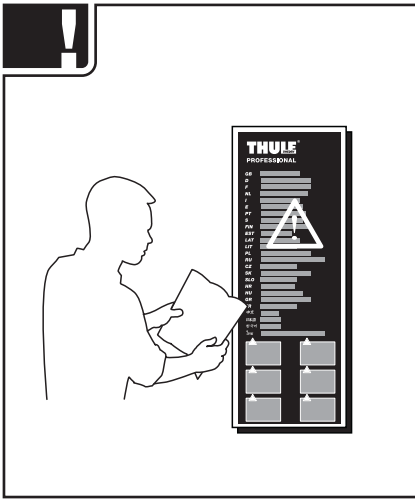

Conduit Box 317

THULE[®]
SWEDEN
PROFESSIONAL

4

5

6

7