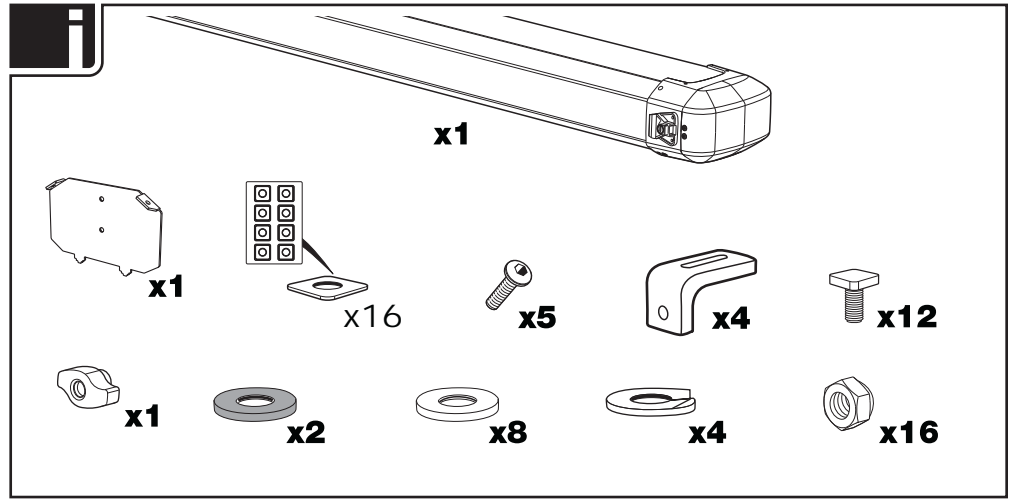

Conduit Box 317

THULE[®]
SWEDEN
PROFESSIONAL

4

5

6

7