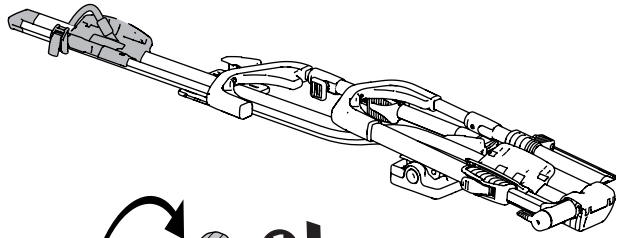

➤ Instructions

Thule UpRide Fatbike Adapter

5991

x1

x1

1

A

B