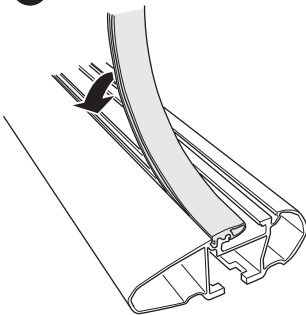

CITY CRASH

Complies with ISO norm

ISO 11154-E

► Mounting Tutorial

Thule Evo Fixpoint

2
FOOT PACK

3
BAR

1

BAR

3

Thule
WingBar Evo

A

B

C

D

x2

2

A

B

C

x4

3

2
FOOT PACK

+

BAR 3

x4

4

Thule WingBar Evo

THULE WingBar

x2

Thule SquareBar Evo

x2