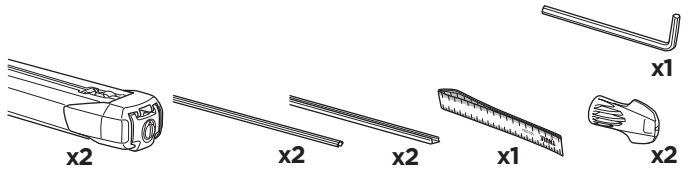

CITY CRASH

Complies with ISO norm

ISO 11154-E

► Mounting Tutorial

Thule Evo Fixpoint

2
FOOT PACK

3
BAR

1