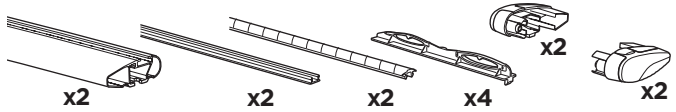

CITY CRASH

Complies with ISO norm

ISO 11154-E

► Mounting Tutorial

Thule Evo Fixpoint

2
FOOT PACK

3
BAR

1

BAR

3

Thule
WingBar Evo

A

B

C

D

x2