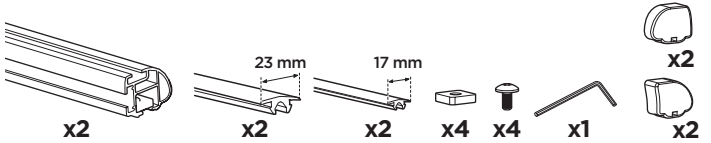

CITY CRASH

Complies with ISO norm

ISO 11154-E

► Mounting Tutorial

Thule Evo Fixpoint

2
FOOT PACK

3
BAR

1