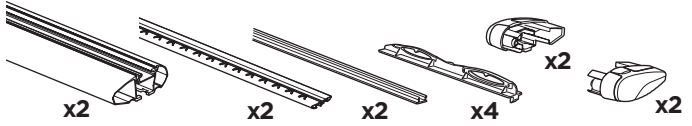

CITY CRASH

Complies with ISO norm

ISO 11154-E

► Mounting Tutorial

Thule Evo Fixpoint

2
FOOT PACK

3
BAR

1

BAR

3

Thule
WingBar Evo

A

B

C

D

x2