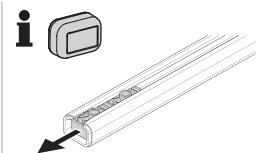

CITY CRASH

Complies with ISO norm

ISO 11154-E

► Mounting Tutorial

Thule Evo Fixpoint

2
FOOT PACK

3
BAR

1