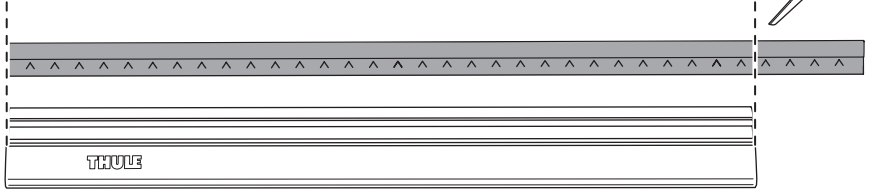

1

BAR

3

Thule
WingBar Evo

A