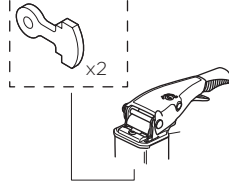

# Thule EasyFold XT

**THULE**  
SWEDEN

934

Key  
No  
N001-N200  
Sparepart No  
1500002001 - 1500002200

Key+Lock  
= N.....  
No  
N001-N200  
Sparepart No  
1500001001 - 1500001200

Rubber Spring  
52632

52415 52414 52845

52846

x1  
x1  
x1

934100: 52850  
934300: 52851

52847

x1  
x1  
x1

Lamp Left 934100: 52365  
Lamp Left 934300: 52485

Cover lens Left: 52369

Frame Left: 52370