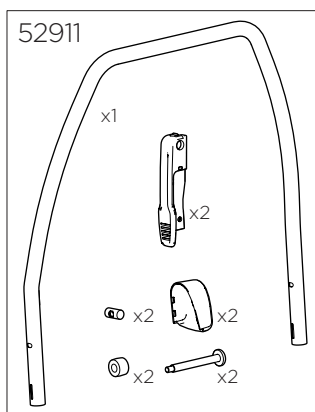

Thule VeloSpace XT

THULE
SWEDEN

939

939000: 52691

939021: 52970