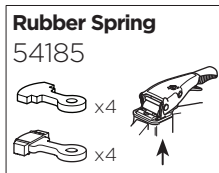

Thule VeloSpace XT

THULE
SWEDEN

939

939000: 52691

939021: 52970