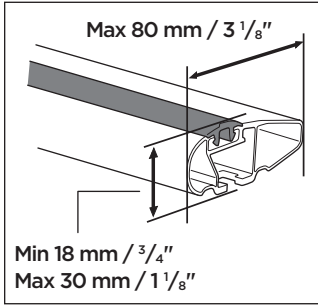

Thule Flow

> Instructions

CITY CRASH

Complies with ISO norm

1

2

3

3