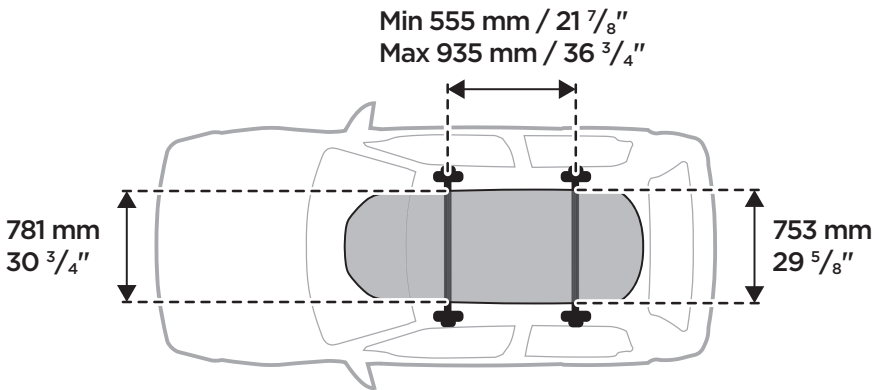

Thule Flow

> Instructions

CITY CRASH

Complies with ISO norm

1

2

3

3