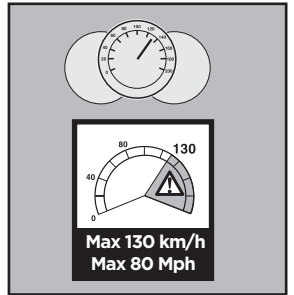

Thule Flow

> Instructions

CITY CRASH

Complies with ISO norm

1

2

3

3