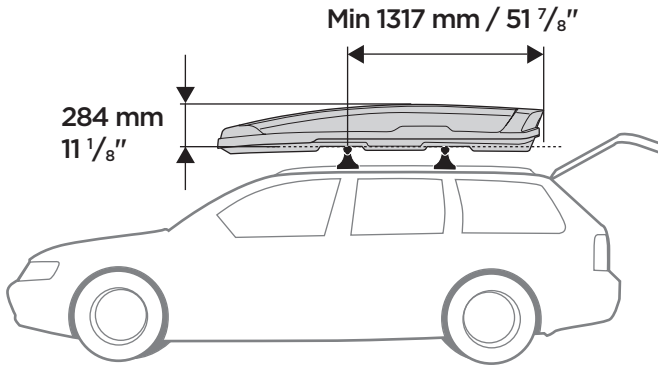

Thule Flow

> Instructions

CITY CRASH

Complies with ISO norm

1

2

3

3