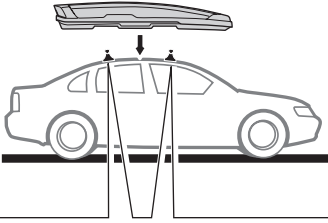

Thule Flow

> Instructions

CITY CRASH

Complies with ISO norm

1

2

3

3