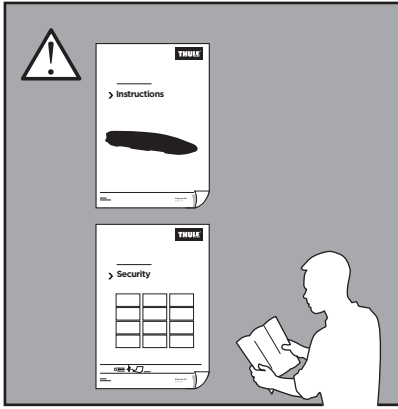

Thule Flow

> Instructions

CITY CRASH

Complies with ISO norm

1

2

3

3