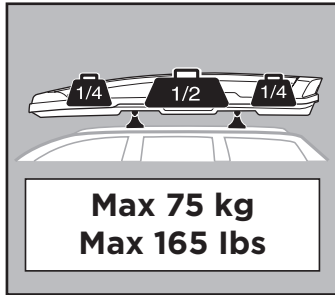

Thule Flow

> Instructions

CITY CRASH

Complies with ISO norm

1

2

3

3