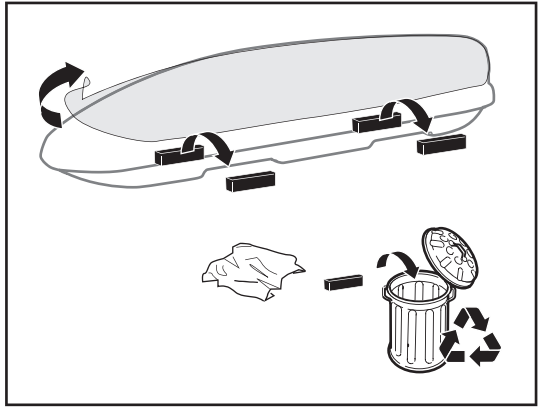

THULE[®]
SWEDEN

Thule Motion XT 6292 6295 6296 6298 6299

➤ Instructions

Roof box

CITY CRASH
Complies with ISO norm

i

Thule T-track Adapter

696600
697600