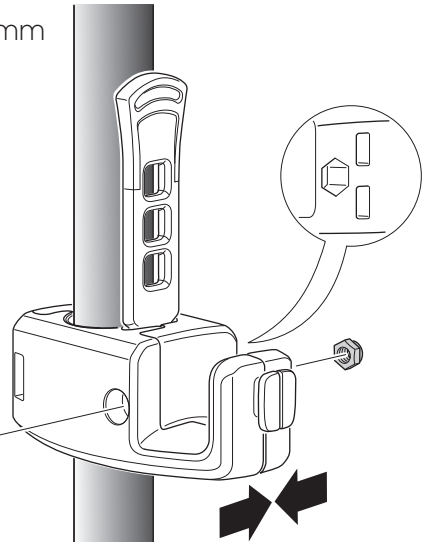

Thule Loading Ramp 9172

> Instructions

2

3

x2

x2

x1

3 Nm