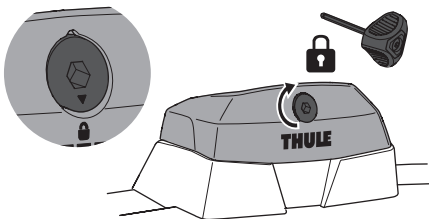

i **Accessory**
Thule Fixpoint Kit Cover
710750

1

2

3

i