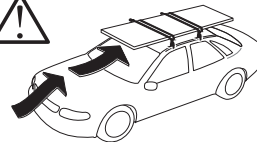

CITY CRASH

Complies with ISO norm

ISO 11154-E

i

6 kg
13,2 lbs

i

Max 130 km/h
80 Mph

80 km/h
50 Mph