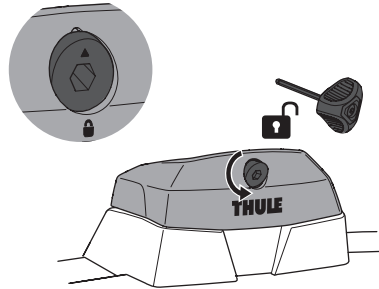

i **Accessory**
Thule Fixpoint Kit Cover
710750

1

2

3

i