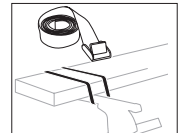

CITY CRASH

Complies with ISO norm

ISO 11154-E

i

6 kg
13,2 lbs

i

Max 130 km/h
80 Mph

80 km/h
50 Mph