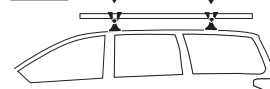

CITY CRASH

Complies with ISO norm

ISO 11154-E

i

6 kg
13,2 lbs

i

Max 130 km/h
80 Mph

80 km/h
50 Mph