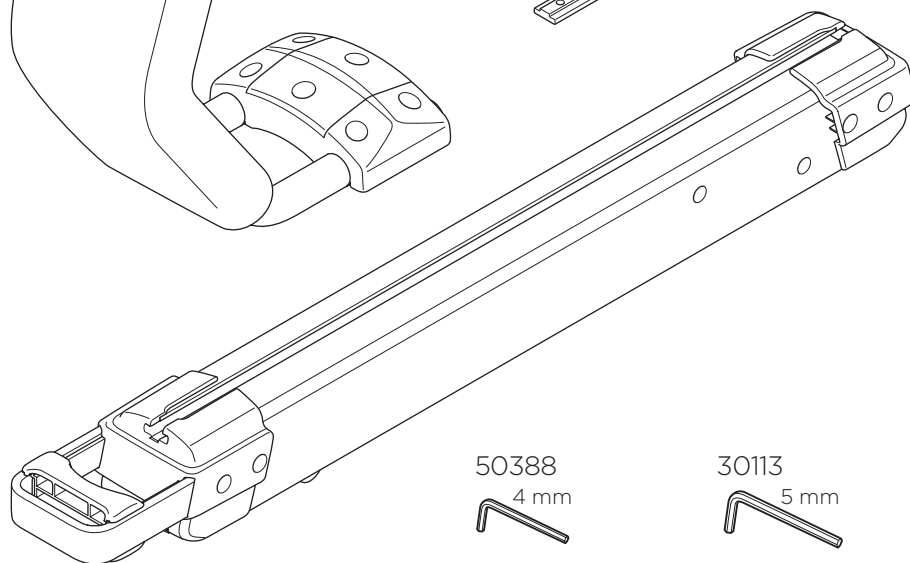

Thule Hullavator Pro

THULE
SWEDEN

898

Key+Lock
= N.....

No
N001-N200
Sparepart No
1500001001 - 1500001200

+

Key

No
N001-N200
Sparepart No
1500002001 - 1500002200

Thule Strap 521, 275 cm
Thule Strap 522, 400 cm

Thule QuickDraw
838 x2