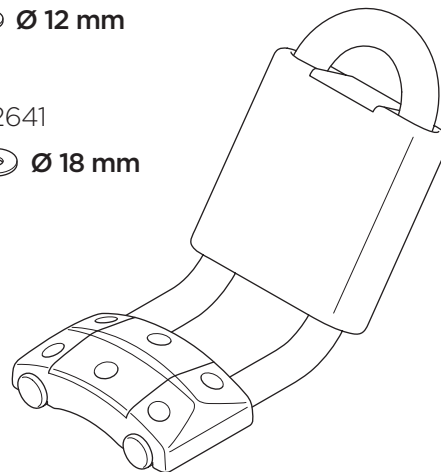

Thule Hullavator Pro

THULE
SWEDEN

898

Key+Lock
= N.....

No
N001-N200
Sparepart No
1500001001 - 1500001200

+

Key

No
N001-N200
Sparepart No
1500002001 - 1500002200

Thule Strap 521, 275 cm
Thule Strap 522, 400 cm

Thule QuickDraw
838 x2